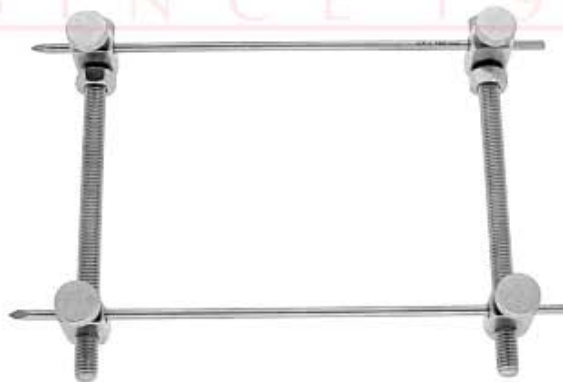

CHARNLEY-MUELLER

LG9-284-001
Compression Clamp