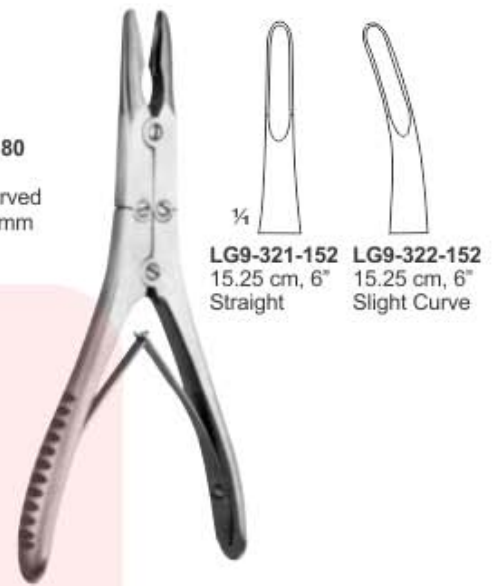

KLEINERT-KUTZ

LG9-319-152
15.25 cm, 6"
Curved
18 x 5 mm

RUSKIN-MINI

LG9-320-180
18 cm, 7"
Slightly Curved
16.5 x 5.5 mm

RUSKIN

LG9-321-152 **LG9-322-152**
15.25 cm, 6" 15.25 cm, 6"
Straight Slight Curve

BÖHLER